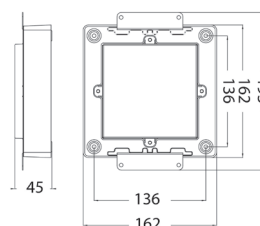

- Aluminium body, plastic diffuser (PC), untreated black alder frame.
- Color untreated black alder.
- Surface and recessed mounting.
- Screw couplers 3 x 2.5 mm².
- Max. installation height of 1 m.
- Colour temperature 2,700K.
- Colour rendering index 80–89. CRI > 80 / Ra > 80.
- Protection rating IP65.
- Integrated AC LED 8W 500 lm.
- Dimmable.
- Ambient temperature range 5 ... 60 °C.
- Rated lifetime L70B50 15,000 h
- Treating the wooden frame with wood preservative is recommended.
- TRL = black alder.