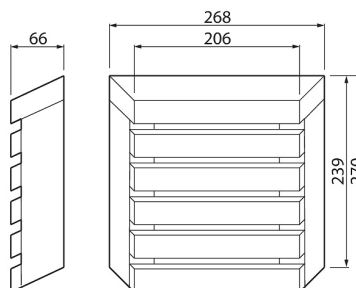

IP65

-0
3 x 2,5ta
60 °CDESIGN
FROM
FINLAND

Saunaed Sq

Saunaed Sq is an elegant sauna luminaire with an integrated AC LED. Its frame is made in Finland using high-quality Finnish black alder. The dimming feature enables you to adjust the lighting levels to suit the mood. The dust- and waterproof luminaires are suitable for surface and recessed mounting. We recommend treating the wood with wood preservative before use. You can varnish the wooden parts to suit the colour scheme of your decor.

- Aluminium body, plastic diffuser (PC), untreated black alder frame.
- Color untreated black alder.
- Surface and recessed mounting.
- Screw couplers 3 x 2.5 mm².
- Max. installation height of 1 m.
- Colour temperature 2,700K.
- Colour rendering index 80–89. CRI > 80 / Ra > 80.
- Protection rating IP65.
- Integrated AC LED 8W 500 lm.
- Dimmable.
- Ambient temperature range 5 ... 60 °C.
- Rated lifetime L70B50 15,000 h
- Treating the wooden frame with wood preservative is recommended.
- TRL = black alder.