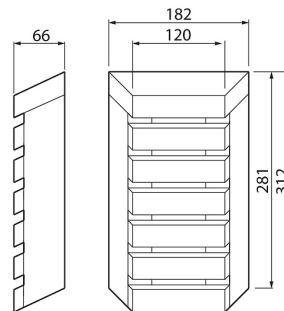

- Aluminium body, plastic diffuser (PC), untreated black alder frame.
- Color untreated black alder.
- Surface and recessed mounting.
- Screw couplers 3 x 2.5 mm².
- Max. installation height of 1 m.
- Colour temperature 2,700K.
- Colour rendering index 80–89. CRI > 80 / Ra > 80.
- Protection rating IP65.
- Integrated AC LED 8W 500 lm.
- Dimmable.
- Ambient temperature range 5 ... 60 °C.
- Rated lifetime L70B50 15,000 h
- Treating the wooden frame with wood preservative is recommended.
- TRL = black alder.