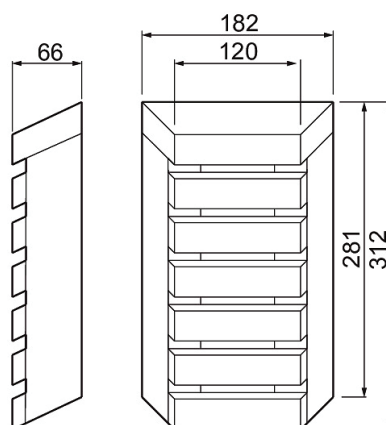

Saunaled V

Saunaled V (vertical) is an elegant sauna luminaire with an integrated AC LED. Its frame is made in Finland using high-quality Finnish black alder. The dimming feature enables you to adjust the lighting levels to suit the mood. The dust- and waterproof luminaires are suitable for surface and recessed mounting. The Saunaled V can also be mounted in a corner. We recommend treating the wood with wood preservative before use. You can varnish the wooden parts to suit the colour scheme of your decor.

- Aluminium body, plastic diffuser (PC), untreated black alder frame.
- Color untreated black alder.
- Surface and recessed mounting.
- Screw couplers 3 x 2.5 mm².
- Max. installation height of 1 m.
- Colour temperature 2700 K.
- Colour rendering index 80–89. CRI > 80 / Ra > 80.
- Protection rating IP65.
- Integrated AC LED 8 W 500 lm.
- Dimmable.
- Ambient temperature range 5 ... 60 °C.
- Rated lifetime L70B50 15,000 h
- Treating the wooden frame with wood preservative is recommended.
- TRL = black alder.