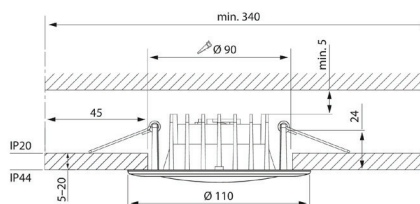

- Die-cast aluminium housing and acrylic diffuser
- White, RAL9010.
- Protection class II.
- Recessed mounting on a ceiling.
- Linkable: Dimmable and Casambi-models max 3 x 2,5 mm². Dali-2 models max 5 x 2,5 mm². Spring terminal blocks.
- Installation height 2–4 m.
- Colour temperatures 3,000 K and 4,000 K (changeable from the luminaire). CRI > 80 / Ra > 80.
- MacAdam 5 SDCM.
- IP20/IP44.
- IK07.
- Integrated LED 8 W, 3,000 K, 600 lm / 4,000 K, 650 lm.
- Dimming: rising- and trailing-edge control, Dali-2 with push-button control (230 V); and Casambi.
- Ambient temperature range 0 ... 25 °C.
- Rated lifetime L70 50,000 h (Ta25°C).