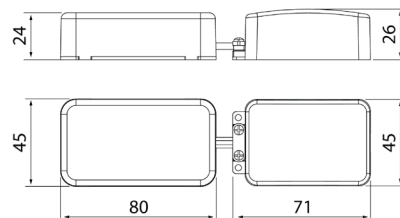

- Die-cast aluminium housing and acrylic diffuser
- White, RAL9010.
- Protection class II.
- Recessed mounting on a ceiling.
- Linkable: Dimmable and Casambi-models max 3 x 2,5 mm². Dali-2 models max 5 x 2,5 mm². Spring terminal blocks.
- Installation height 2–4 m.
- Colour temperatures 3,000 K and 4,000 K (changeable from the luminaire). CRI > 80 / Ra > 80.
- MacAdam 5 SDCM.
- IP20/IP44.
- IK07.
- Integrated LED 8 W, 3,000 K, 600 lm / 4,000 K, 650 lm.
- Dimming: rising- and trailing-edge control, Dali-2 with push-button control (230 V); and Casambi.
- Ambient temperature range 0 ... 25 °C.
- Rated lifetime L70 50,000 h (Ta25°C).