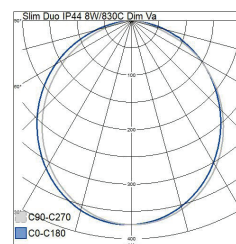

- Die-cast aluminium housing and acrylic diffuser
- White, RAL9010.
- Protection class II.
- Recessed mounting on a ceiling.
- Linkable: Dimmable and Casambi-models max 3 x 2,5 mm². Dali-2 models max 5 x 2,5 mm². Spring terminal blocks.
- Installation height 2–4 m.
- Colour temperatures 3,000 K and 4,000 K (changeable from the luminaire). CRI > 80 / Ra > 80.
- MacAdam 5 SDCM.
- IP20/IP44.
- IK07.
- Integrated LED 8 W, 3,000 K, 600 lm / 4,000 K, 650 lm.
- Dimming: rising- and trailing-edge control, Dali-2 with push-button control (230 V); and Casambi.
- Ambient temperature range 0 ... 25 °C.
- Rated lifetime L70 50,000 h (Ta25°C).

NO.	CODE		W	LM
	A2SLJA-CA	IP44 8W 830/840 CA ACO WH Fix	8	650