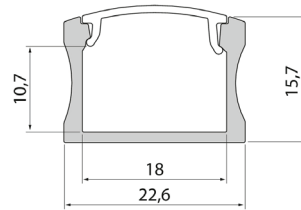

IP21

Slimline 15 Wide

Slimline 15 Wide is an aluminium profile with a clean-lined design. Surface mounting on a ceiling, on a wall, or beneath worktops. A mounting bracket and end pieces with or without wire opening are available as accessories. The profile can be used with all Airam's 12 V and 24 V LED strips and with connector ranges compatible with them. The profile has a high structure, which diffuses the LED strip's sharp light, making it ideal for applications where its surface remains visible.

- Anodised aluminium body, transparent or opal UV-protected polycarbonate diffuser.
- When used with the diffuser and end caps available as accessories, the profile meets the IP21 protection class requirements.
- The profile is available in 1 m and 2 m lengths and with a clear or opal diffuser.
- End caps and mounting brackets are available as accessories.
- Custom-made profile lengths (max. 6 m) are available on a project-specific basis.
- Check the compatibility table for our LED strips and profiles.

• In stock

Slimline 15 Wide

NO.	CODE
-----	------

- | | | |
|-----------|--------|------------------------|
| • 4222737 | L2ALRA | Profile 1m AL PCC Wide |
| • 4222738 | L2ALRB | Profile 1m AL PCO Wide |
| • 4222739 | L2ALRC | Profile 2m AL PCC Wide |
| • 4222740 | L2ALRD | Profile 2m AL PCO Wide |