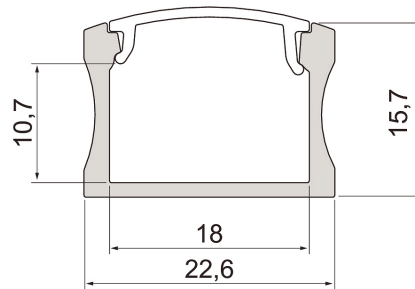

## Slimline 15 Wide

Slimline 15 Wide is an aluminium profile with a clean-lined design. Surface mounting on a ceiling, on a wall, or beneath worktops. A mounting bracket and end pieces with or without wire opening are available as accessories. The profile can be used with all Airam's 12 V and 24 V LED strips and with connector ranges compatible with them. The profile has a high structure, which diffuses the LED strip's sharp light, making it ideal for applications where its surface remains visible.

- Anodised aluminium body, transparent or opal UV-protected polycarbonate diffuser.
- When used with the diffuser and end caps available as accessories, the profile meets the IP21 protection class requirements.
- The profile is available in 1 m and 2 m lengths and with a clear or opal diffuser.
- End caps and mounting brackets are available as accessories.
- Custom-made profile lengths (max. 6 m) are available on a project-specific basis.
- Check the compatibility table for our LED strips and profiles.