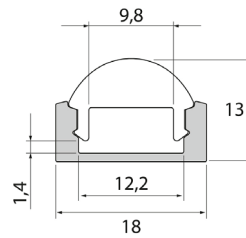

## Slimline 7 Optical

Slimline 7 Optical is an aluminium profile equipped with an optical 30° or 60° diffuser for LED strips with a maximum width of 12 mm. Ideal for applications where light needs to be targeted or restricted to achieve a sophisticated appearance. Surface mounting on a ceiling or wall. Brackets and end pieces with or without a wire opening are available as accessories. An extension piece is also available for easier installation. Read more about the other Slimline products.

- Anodised aluminium body and UV-protected polycarbonate diffuser.
- Suitable for use with IP20-protected LED strips with a maximum width of 12 mm.
- When used with the diffuser and end caps available as accessories, the profile meets the IP21 protection class requirements.
- The profile is available in 1 m and 2 m sizes and with a 30° or 60° diffuser.
- End caps and mounting brackets are available as accessories.
- Custom-made profile lengths (max. 6 m) are available on a project-specific basis.
- Check the compatibility table for our LED strips and profiles.