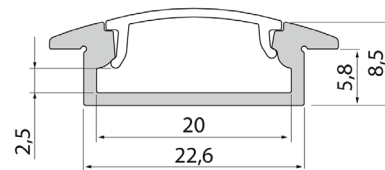

Slimline 8 Wide R

Slimline 8 Wide R is a clean-lined, low aluminium profile for LED strips with a maximum width of 20 mm. The wide profile is also compatible with Apus quick connectors. Recessed mounting on a ceiling, on a wall, or in a groove beneath worktops. End pieces with or without wire opening are available as accessories. Read more about the other Slimline products.

- Anodised aluminium body, transparent or opal UV-protected polycarbonate diffuser.
- Suitable for use with Apus, Norma, Coloris (IP20) and Ambiance (IP20) LED strips and with ballasts compatible with them.
- When used with the diffuser and end caps available as accessories, the profile meets the IP21 protection class requirements.
- The profile is available in 1 m and 2 m lengths and with a clear or opal diffuser.
- End caps are available as accessories.
- Custom-made profile lengths (max. 6 m) are available on a project-specific basis.
- Check the compatibility table for our LED strips and profiles.

• In stock

Slimline 8 Wide R

NO.	CODE	
• 4222751	L2ALVA	Profile 1m AL PCC 8 Wide R
• 4222752	L2ALVB	Profile 1m AL PCO 8 Wide R
• 4222753	L2ALVC	Profile 2m AL PCC 8 Wide R
• 4222754	L2ALVD	Profile 2m AL PCO 8 Wide R