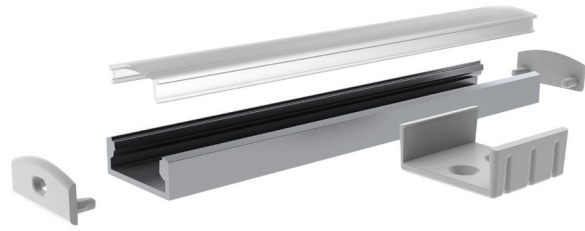

Slimline 8 Wide

Slimline 8 Wide is a clean-lined, low aluminium profile for LED strips with a maximum width of 20 mm. The wide profile is also compatible with Apus quick connectors. Surface mounting on a ceiling, on a wall, or beneath worktops. A bracket and end pieces with or without wire opening are available as accessories. Slimline 8 Wide R is available for recessed mounting.

- Anodised aluminium body, transparent or opal UV-protected polycarbonate diffuser.
- Suitable for use with Apus, Norma and Coloris (IP20) LED strips and with ballasts compatible with them.
- When used with the diffuser and end caps available as accessories, the profile meets the IP21 protection class requirements.
- The profile is available in 1 m and 2 m lengths and with a clear or opal diffuser.
- End caps and mounting brackets are available as accessories.
- Custom-made profile lengths (max. 6 m) are available on a project-specific basis.
- Check the compatibility table for our LED strips and profiles.

By order , • In stock

Slimline 8 Wide

NO.	CODE	
4222744	L2ALTA	Profile 1m AL PCC 8 Wide
4222745	L2ALTB	Profile 1m AL PCO 8 Wide
4222746	L2ALTC	Profile 2m AL PCC 8 Wide
• 4222747	L2ALTD	Profile 2m AL PCO 8 Wide