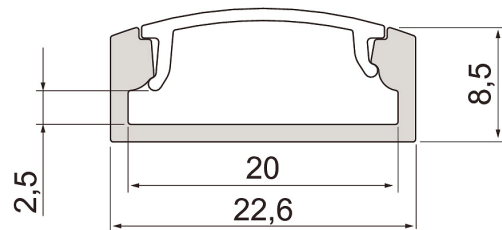

Slimline 8 Wide

Slimline 8 Wide is a clean-lined, low aluminium profile for LED strips with a maximum width of 20 mm. The wide profile is also compatible with Apus quick connectors. Surface mounting on a ceiling, on a wall, or beneath worktops. A bracket and end pieces with or without wire opening are available as accessories. Slimline 8 Wide R is available for recessed mounting.

- Anodised aluminium body, transparent or opal UV-protected polycarbonate diffuser.
- Suitable for use with Apus, Norma and Coloris (IP20) LED strips and with ballasts compatible with them.
- When used with the diffuser and end caps available as accessories, the profile meets the IP21 protection class requirements.
- The profile is available in 1 m and 2 m lengths and with a clear or opal diffuser.
- End caps and mounting brackets are available as accessories.
- Custom-made profile lengths (max. 6 m) are available on a project-specific basis.
- Check the compatibility table for our LED strips and profiles.

By order , • In stock

Slimline 8 Wide

NO.	CODE	
4222744	L2ALTA	Profile 1m AL PCC 8 Wide
4222745	L2ALTB	Profile 1m AL PCO 8 Wide
4222746	L2ALTC	Profile 2m AL PCC 8 Wide
• 4222747	L2ALTD	Profile 2m AL PCO 8 Wide