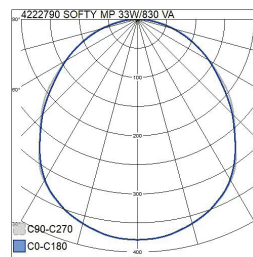

- Steel housing.
- Acrylic diffusers (AC). A micro-prismatic diffuser (MP) in the middle and opal diffusers (O) on the sides.
- White RAL9016.
- Protection class I.
- Surface and recessed mounting.
- Linkable, 3/5 x 2.5 mm²
- Installation height 2–4 m.
- Fixed LED: 33–49 W / 3,200–4,300 lm.
- Colour temperatures 3,000 K and 4,000 K. CRI > 80 / Ra > 80.
- MacAdam 3 SDCM.
- IP20.
- The standard range includes On/Off and Dali-2 models.
- Ambient temperature range 0 ... 25 °C.
- Rated lifetime L70 100,000 h (Ta25°C).
- Rated lifetime L80 65,000 h (Ta25°C).
- Power source lifespan: 100,000 h.
- WH = white, DA2 = Dali-2.
- Accessories: A surface mounting frame (4222798) and recessed mounting frame (4297811).
- Also available as Casambi and Switch Dim solutions. CRI > 90 available by special order. The colour temperature options available are: 2,700 K, 5,700 K and 6,500 K as well as Tunable White. Also available with various connecting wire solutions.