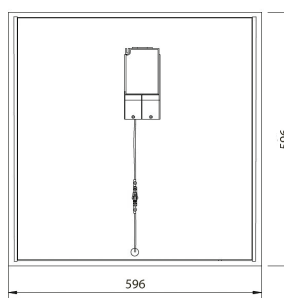

- Steel housing.
- Acrylic diffusers (AC). A micro-prismatic diffuser (MP) in the middle and opal diffusers (O) on the sides.
- White RAL9016.
- Protection class I.
- Surface and recessed mounting.
- Linkable, 3/5 x 2.5 mm²
- Installation height 2–4 m.
- Fixed LED: 33–49 W / 3,200–4,300 lm.
- Colour temperatures 3,000 K and 4,000 K. CRI > 80 / Ra > 80.
- MacAdam 3 SDCM.
- IP20.
- The standard range includes On/Off and Dali-2 models.
- Ambient temperature range 0 ... 25 °C.
- Rated lifetime L70 100,000 h (Ta25°C).
- Rated lifetime L80 65,000 h (Ta25°C).
- Power source lifespan: 100,000 h.
- WH = white, DA2 = Dali-2.
- Accessories: A surface mounting frame (4222798) and recessed mounting frame (4297811).
- Also available as Casambi and Switch Dim solutions. CRI > 90 available by special order. The colour temperature options available are: 2,700 K, 5,700 K and 6,500 K as well as Tunable White. Also available with various connecting wire solutions.

Softy Dali

NO.	CODE	W	LM
4222792	D2SOBA IP20 33W/830 DA2 ACO/MP WH	33	3200
4222793	D2SOBB IP20 33W/840 DA2 ACO/MP WH	33	3200
4222796	D2SOBC IP20 49W/830 DA2 ACO/MP WH	49	4300
4222797	D2SOBD IP20 49W/840 DA2 ACO/MP WH	49	4300