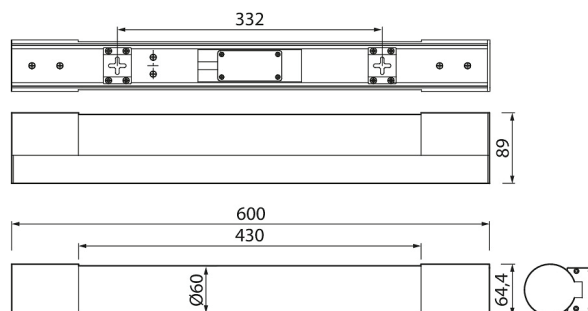

IP44

-O
3 x 2,5

Spa Ancona

Airam's Spa Ancona LED wall luminaire is narrow and 600 mm long. You can mount it above a mirror, for example. The chrome metal body and minimalistic design make it suitable for a range of interior decoration styles. The LED has a soft, clean white light, requires no maintenance, and lights up instantly. The body contains a hidden earthed socket. The IP44-protected Spa range also includes small wall luminaires and a make-up mirror.

- Chrome steel body, opal acrylic diffuser.
- Chrome.
- Protection class I.
- Surface mounting to the wall.
- Screw couplers 3 x 2.5 mm².
- Colour temperature 3,000 K. CRI > 80 / Ra > 80.
- IP44.
- Integrated LED 7 W 700 lm.
- Rated lifetime L70B50 30,000 h.
- Earthed socket with lid at the end of the luminaire.
- SSO = one earthed schuko outlet, CR = chrome

• In stock

Spa Ancona

NO.	CODE	W	LM
• 4146622	A1ANAB 600 IP44 7W/830 700lm ACO SSO CR	7	700