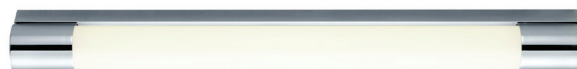

IP44

-O
3 x 2,5

Spa Ancona

Airam's Spa Ancona LED wall luminaire is narrow and 600 mm long. You can mount it above a mirror, for example. The chrome metal body and minimalistic design make it suitable for a range of interior decoration styles. The LED has a soft, clean white light, requires no maintenance, and lights up instantly. The body contains a hidden earthed socket. The IP44-protected Spa range also includes small wall luminaires and a make-up mirror.

- Chrome steel body, opal acrylic diffuser.
- Chrome.
- Protection class I.
- Surface mounting to the wall.
- Screw couplers 3 x 2.5 mm².
- Colour temperature 3,000 K. CRI > 80 / Ra > 80.
- IP44.
- Integrated LED 7 W 700 lm.
- Rated lifetime L70B50 30,000 h.
- Earthed socket with lid at the end of the luminaire.
- SSO = one earthed schuko outlet, CR = chrome