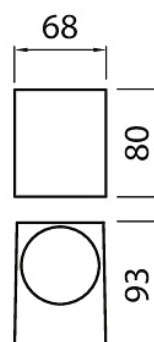

- Body made of aluminium, dome made of tempered glass.
- White and anthracite.
- Wall mount.
- Screw connectors 3 x 2.5 mm², one cable entry, cannot be chained together.
- IP44.
- LED lamp max. 7W GU10, not included.
- Temperature of environment of use -20 ... 25 °C , depending on the bulb.

• In stock

Sund

NO.	CODE
-----	------

- | | |
|-----------|--------------------------|
| • 4118740 | A1AUAB IP44 GU10 GLC WH |
| • 4118745 | A1SUAA IP44 GU10 GLC ANT |