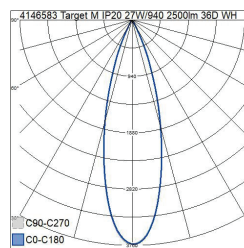

- Pressure-cast aluminium housing. Polycarbonate diffuser. Adjustable and rotating, bevelled aluminium reflector 36°. Options 15°, 25° and 60° as accessories.
- Powder-coated, white, RAL9003 and black, RAL9005.
- Protection class I.
- Mounting on a three-phase contact rail. Dali-2 models on a Dali contact rail.
- Compatible three-phase contact rails: Global Trac Pro and Stucchi OneTrack.
- Compatible Dali contact rails: Nordic Aluminium Global Pulse and Stucchi OneTrack.
- Installation height 3–6 m.
- Colour temperatures 3,000 K and 4,000. CRI > 90 / Ra > 90.
- IP20.
- IK02.
- Integrated LED 27 W, 2,500 lm.
- MacAdam 3 SDCM.
- On/off and Dali-2.
- Ambient temperature range 0 ... 25 °C.
- Rated lifetime L80 50,000 h (Ta25°C).
- Project-specific luminous flux packages are available with luminous fluxes of up to 3,300 lm (CRI>80). The following colour temperatures from the Philips Fortimo SLM range are available: 827, 830, 840, 850, 857, 927 and 930. Premium White is available in colour temperatures 830 and 935. In addition, we offer solutions optimised for fresh meat (FoodPremiumRed) and fruit and vegetables (FoodWarmWhite). The available reflector options: 15°, 25°, 36° and 60°. The available control options are Dali -2 and Casambi. Barn door light blockers are available by special order.

Barn door light blockers.

By order, • in stock

Target M on/off

NO.	CODE		W	LM
• 4146583	A1TATA	IP20 27W/940 2500lm 36D WH	27	2500
• 4146584	A1TATB	IP20 27W/930 2500lm 36D WH	27	2500
• 4146585	A1TATC	IP20 27W/940 2500lm 36D BK	27	2500
• 4146586	A1TATD	IP20 27W/930 2500lm 36D BK	27	2500

Target M Dali

NO.	CODE		W	LM
•	A1TATA-DALI	IP20 27W/940 2500lm 36D DA2 WH	27	2500
•	A1TATB-DALI	IP20 27W/930 2500lm 36D DA2 WH	27	2500
•	A1TATC-DALI	IP20 27W/940 2500lm 36D DA2 BK	27	2500
•	A1TATD-DALI	IP20 27W/930 2500lm 36D DA2 BK	27	2500

Target M accessories

NO.	CODE	
•	A1TATI	Barndoor M WH
•	A1TATJ	Barndoor M BK
•	A1TATM	Reflector M 15°
•	A1TATN	Reflector M 25°
•	A1TATO	Reflector M 60°