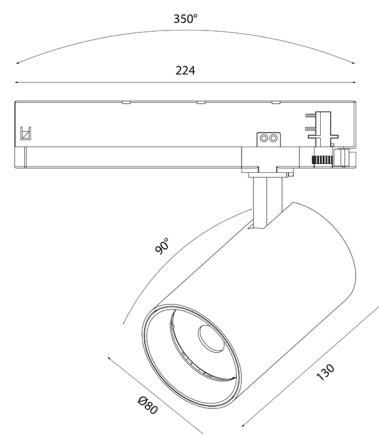

- Pressure-cast aluminium housing. Polycarbonate diffuser. Adjustable and rotating, bevelled aluminium reflector 36°. Options 15°, 25° and 60° as accessories.
- Powder-coated, white, RAL9003 and black, RAL9005.
- Protection class I.
- Mounting on a three-phase contact rail. Dali-2 models on a Dali contact rail.
- Compatible three-phase contact rails: Global Trac Pro and Stucchi OneTrack.
- Compatible Dali contact rails: Nordic Aluminium Global Pulse and Stucchi OneTrack.
- Installation height 3–6 m.
- Colour temperatures 3,000 K and 4,000. CRI > 90 / Ra > 90.
- IP20.
- IK02.
- Integrated LED 27 W, 2,500 lm.
- MacAdam 3 SDCM.
- On/off and Dali-2.
- Ambient temperature range 0 ... 25 °C.
- Rated lifetime L80 50,000 h (Ta25°C).
- Project-specific luminous flux packages are available with luminous fluxes of up to 3,300 lm (CRI>80). The following colour temperatures from the Philips Fortimo SLM range are available: 827, 830, 840, 850, 857, 927 and 930. Premium White is available in colour temperatures 830 and 935. In addition, we offer solutions optimised for fresh meat (FoodPremiumRed) and fruit and vegetables (FoodWarmWhite). The available reflector options: 15°, 25°, 36° and 60°. The available control options are Dali -2 and Casambi. Barn door light blockers are available by special order.

By order, • in stock

Target M on/off

NO.	CODE		W	LM
• 4146583	A1TATA	IP20 27W/940 2500lm 36D WH	27	2500
• 4146584	A1TATB	IP20 27W/930 2500lm 36D WH	27	2500
• 4146585	A1TATC	IP20 27W/940 2500lm 36D BK	27	2500
• 4146586	A1TATD	IP20 27W/930 2500lm 36D BK	27	2500

Target M Dali

NO.	CODE		W	LM
•	A1TATA-DALI	IP20 27W/940 2500lm 36D DA2 WH	27	2500
•	A1TATB-DALI	IP20 27W/930 2500lm 36D DA2 WH	27	2500
•	A1TATC-DALI	IP20 27W/940 2500lm 36D DA2 BK	27	2500
•	A1TATD-DALI	IP20 27W/930 2500lm 36D DA2 BK	27	2500

Target M accessories

NO.	CODE	
•	A1TATI	Barndoor M WH
•	A1TATJ	Barndoor M BK
•	A1TATM	Reflector M 15°
•	A1TATN	Reflector M 25°
•	A1TATO	Reflector M 60°