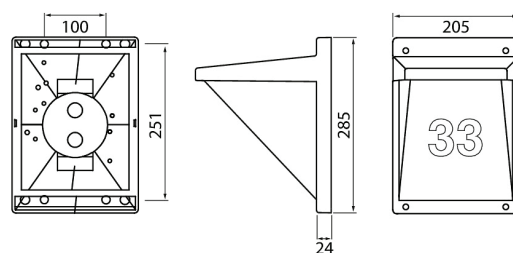

Vino

The street number is easily visible from this good-sized general-purpose and street number-indicating luminaire. Rated the highest IK10 impact-strength class, the Vino luminaire is ideal as an indicator light on buildings located by a street. The luminaire's UV-protected body is resistant to sunlight. The luminaire comes with black letter and number stickers (A–J and 2 x 0–9). We recommend using an A60 LED bulb with an E27 base as the light source.

- Body and dome made of polycarbonate.
- White, RAL 9016 and black RAL 9005.
- Protection class II.
- Wall surface mount.
- Linkable 3 x 2,5 mm², spring terminal block.
- IP65.
- IK10.
- LED lamp max A60 11W E27, not included.
- Ambient temperature range -20 ... 25 °C.